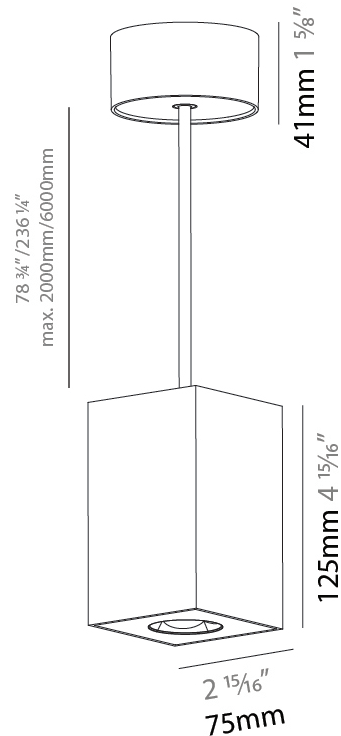

GENERAL

Series: Oiko Pro
Subseries: Oiko Pro Square
Brand: Prolicht
Division: Architectural
Mounting Type: Suspension
Mounting Location: Ceiling
Subcategory: Pendant

PHYSICAL

Shape: Cylinder
Length (mm): 75
Length (in): 2 ¹⁵/₁₆
Width (mm): 75
Width (in): 2 ¹⁵/₁₆
Height (mm): 125
Height (in): 4 ¹⁵/₁₆
Light Distribution: Direct
Weight (kg): 0.769
Fixture Finish: SSR / BKV / CWI / CRY / HAB / UFT / ITA / RUA / FTG / MYG / LOD / PUS / FRO / FUP / KIA / POP / BLS / SPG / MEY / GOH / GUM / CHC / COM / ABZ / JAG / OBR / MOS / ROR
Fixture Material: Metal
Cable Details: 2,000mm / 6,000mm Cable - Options : Transparent, Black, White, Red, Orange

ELECTRICAL

Lamp Type: LED (Zhaga Standard)
Input Wattage (W): 12.9
Dimming: Tri-Mode (Non-Dimming and Phase Dimming (120Vac only) and 0-10V Dimming)
Driver Included: No
Driver Location: Remote
Driver Type: Constant Current - Universal
Driver Class: Class 2
Input Voltage (V): 120 - 277
Constant Current (MA): 350

LED

Color Temperature (°K): 2700 / 3000 / 3500 / 4000
Max. Delivered Lumen (lm): 1293 / 1289 / 1350 / 1362
Nominal Lumen (lm): 1473 / 1468 / 1538 / 1552
CRI: >90 CRI
Lamp Life (hrs): 50000

OPTICAL

Reflector°: 50
Adjustability: Fixed

RATINGS AND CERTIFICATIONS

Certified By: Certified for North American Standards
IP rating: IP20