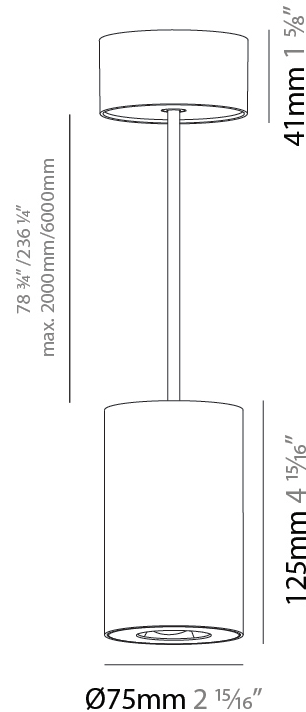

GENERAL

Series: Oiko Pro
Subseries: Oiko Pro Round
Brand: Prolicht
Division: Architectural
Mounting Type: Suspension
Mounting Location: Ceiling
Subcategory: Pendant

PHYSICAL

Shape: Cylinder
Diameter (mm): 75
Diameter (in): 2 15/16
Height (mm): 125
Height (in): 4 15/16
Light Distribution: Direct
Weight (kg): 0.769
Fixture Finish: SSR / BKV / CWI / CRY / HAB / UFT / ITA / RUA / FTG / MYG / LOD / PUS / FRO / FUP / KIA / POP / BLS / SPG / MEY / GOH / GUM / CHC / COM / ABZ / JAG / OBR / MOS / ROR
Fixture Material: Metal
Cable Details: 2,000mm / 6,000mm Cable - Options : Transparent, Black, White, Red, Orange

ELECTRICAL

Lamp Type: LED (Zhaga Standard)
Input Wattage (W): 12.9
Dimming: Tri-Mode (Non-Dimming and Phase Dimming (120Vac only) and 0-10V Dimming)
Driver Included: No
Driver Location: Remote
Driver Type: Constant Current - Universal
Driver Class: Class 2
Input Voltage (V): 120 - 277
Constant Current (MA): 350

LED

Color Temperature (°K): 2700 / 3000 / 3500 / 4000
Max. Delivered Lumen (lm): 1218 / 1214 / 1272 / 1283
Nominal Lumen (lm): 1473 / 1468 / 1538 / 1552
CRI: >90 CRI
Lamp Life (hrs): 50000

OPTICAL

Reflector°: 34
Adjustability: Fixed

RATINGS AND CERTIFICATIONS

Certified By: Certified for North American Standards
IP rating: IP20